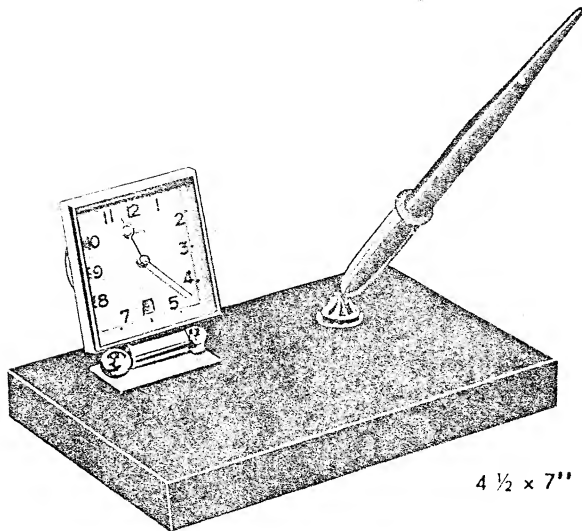

4 1/2 x 7"

5009J
JET CRYSTAL (Illustrated)
With 121SKD White Dot Pen $50.00
With 5SKD Pen, pencil or ballpoint 42.50
(Includes No. 590-40 Hour Perpetual Date Clock)